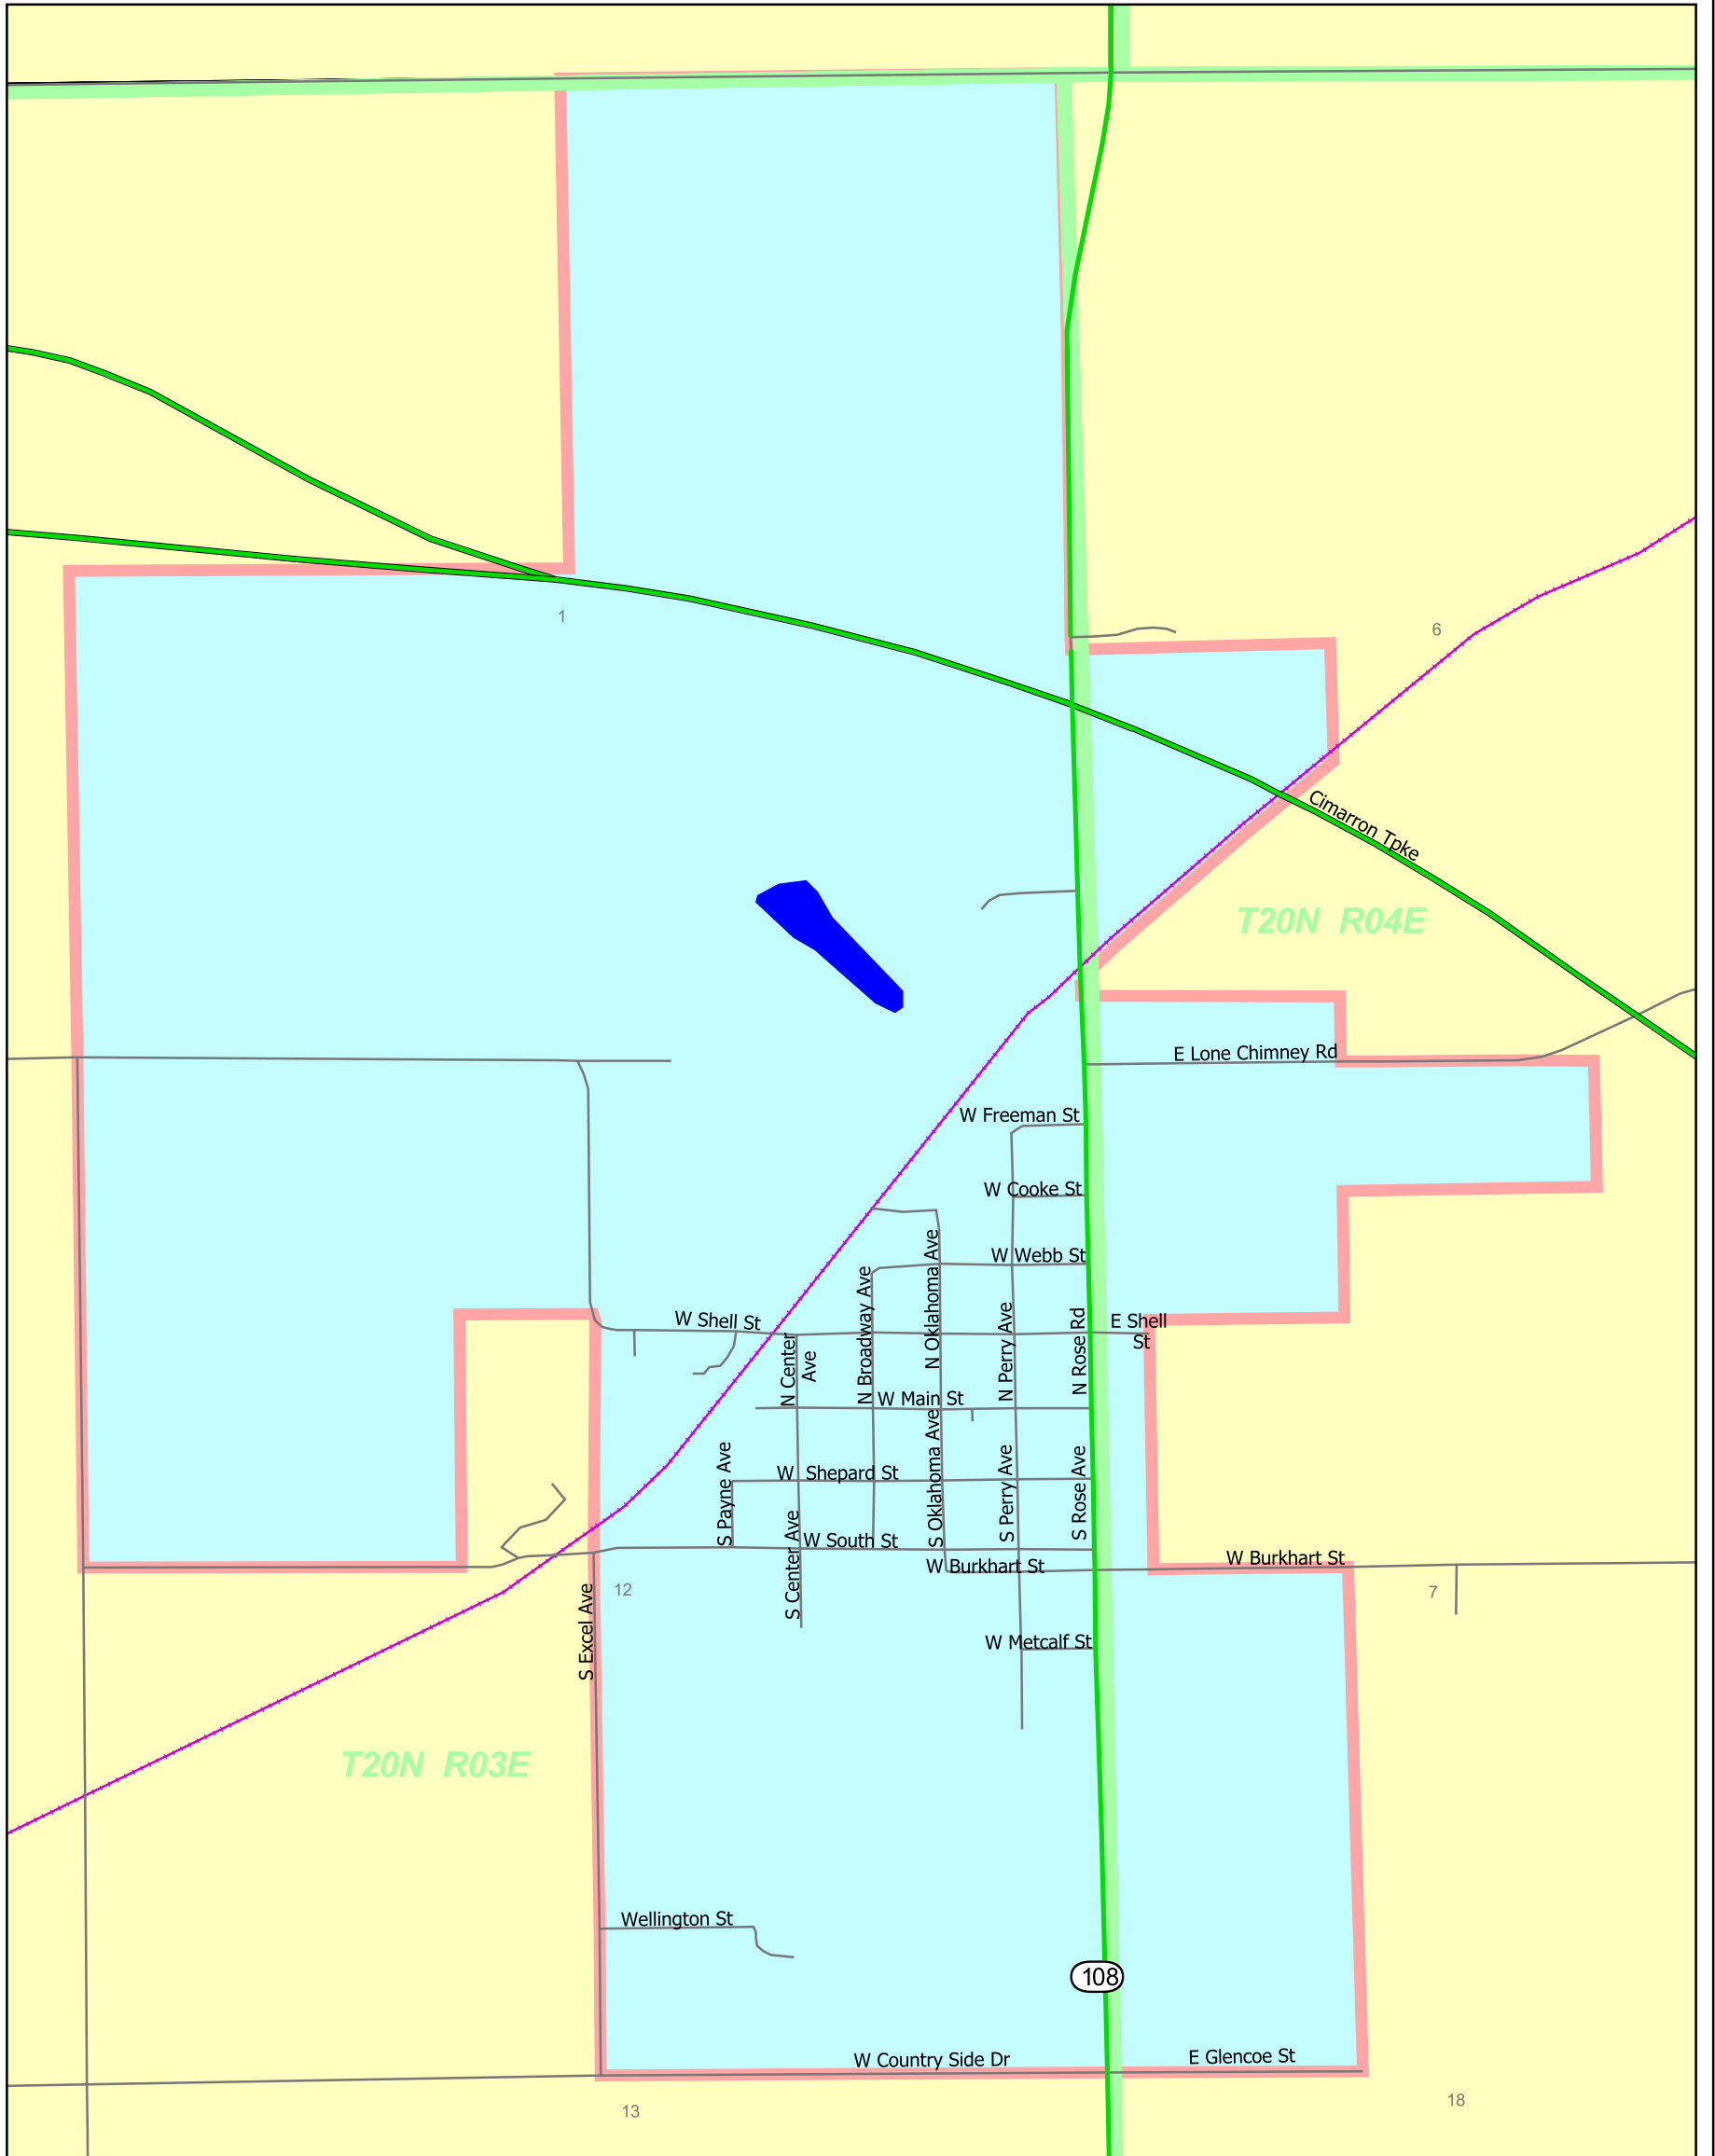

# Glencoe, Oklahoma Payne County

## Glencoe

- City Limits
- Highways
- Roads
- Railroads
- Hydrography

0                      0.25                      0.5 Miles

Map Produced By:  
Center for Spatial Analysis  
University of Oklahoma  
April, 2008  
Contact Us For Additional Copies  
(405) 325-3131